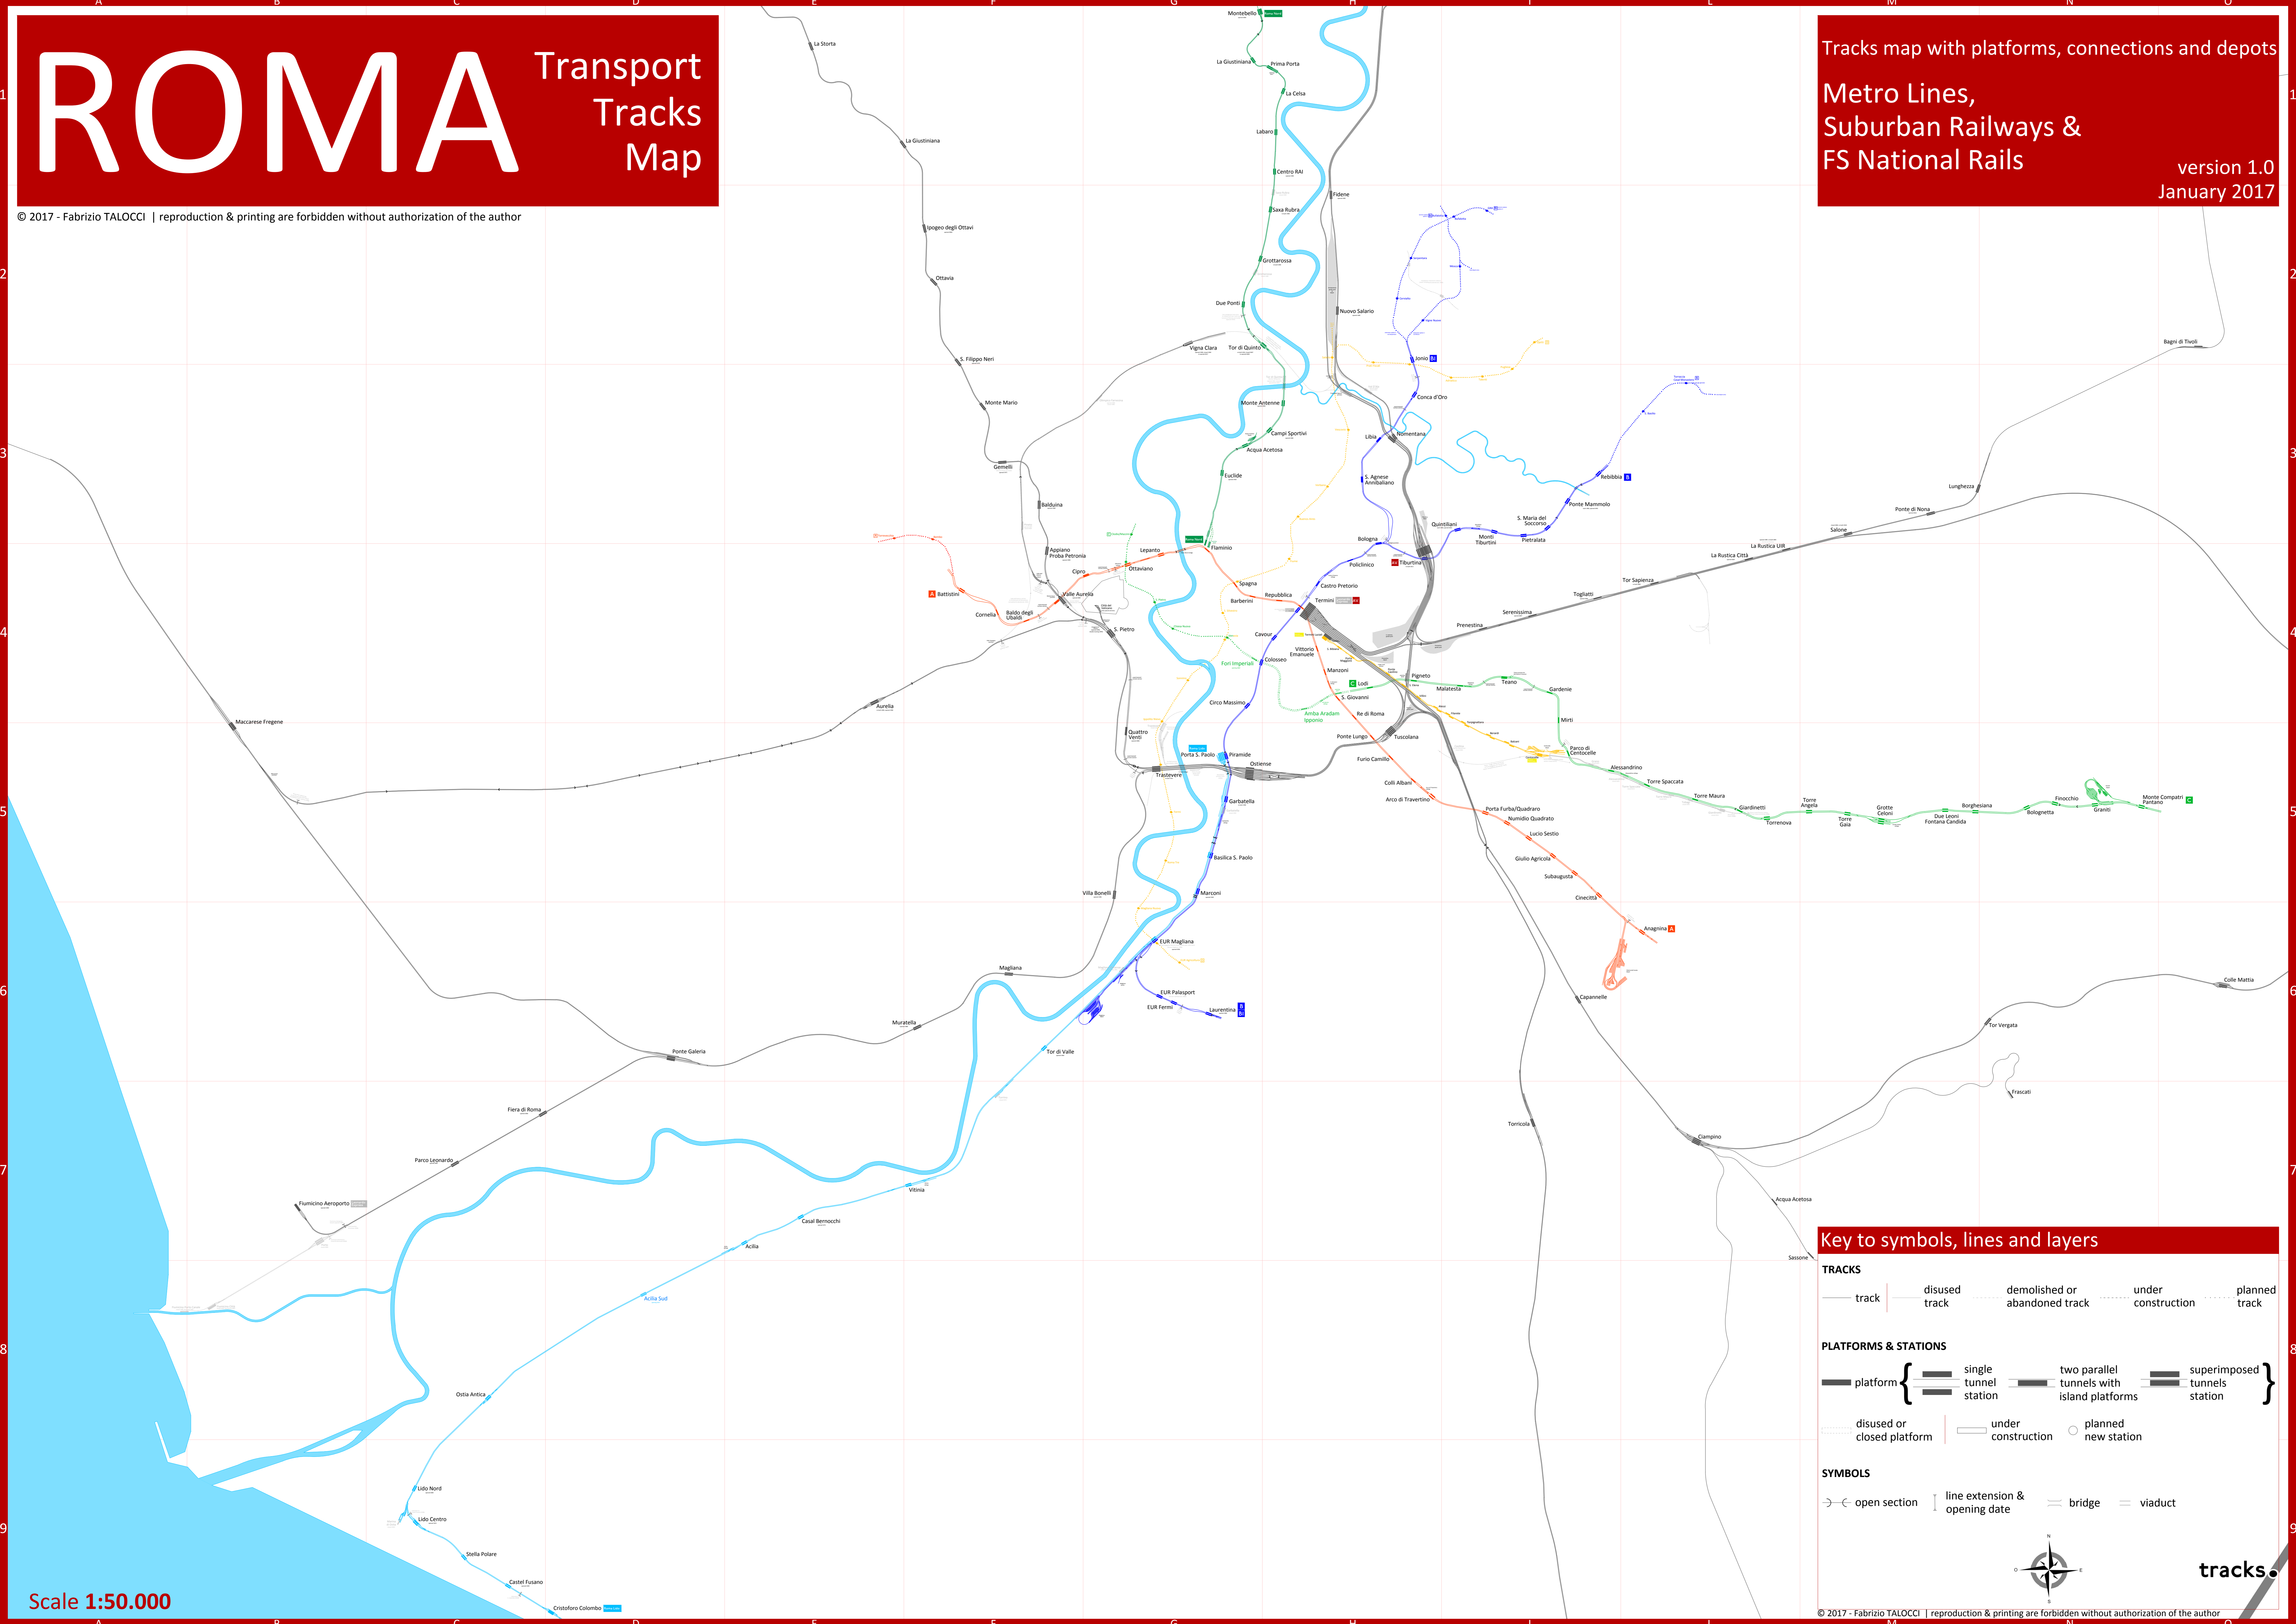

ROMA

Transport Tracks Map

© 2017 - Fabrizio TALOCCI | reproduction & printing are forbidden without authorization of the author

Tracks map with platforms, connections and depots
Metro Lines,
Suburban Railways &
FS National Rails
version 1.0
January 2017

Key to symbols, lines and layers

TRACKS

- track
- - - disused track
- ⋯ demolished or abandoned track
- ⋯ under construction
- ⋯ planned track

PLATFORMS & STATIONS

- platform
- single tunnel station
- two parallel tunnels with island platforms
- superimposed tunnels station
- ⋯ disused or closed platform
- under construction
- planned new station

SYMBOLS

- ↔ open section
- | line extension & opening date
- ≡ bridge
- ≡ viaduct

Scale 1:50.000

© 2017 - Fabrizio TALOCCI | reproduction & printing are forbidden without authorization of the author

tracks.